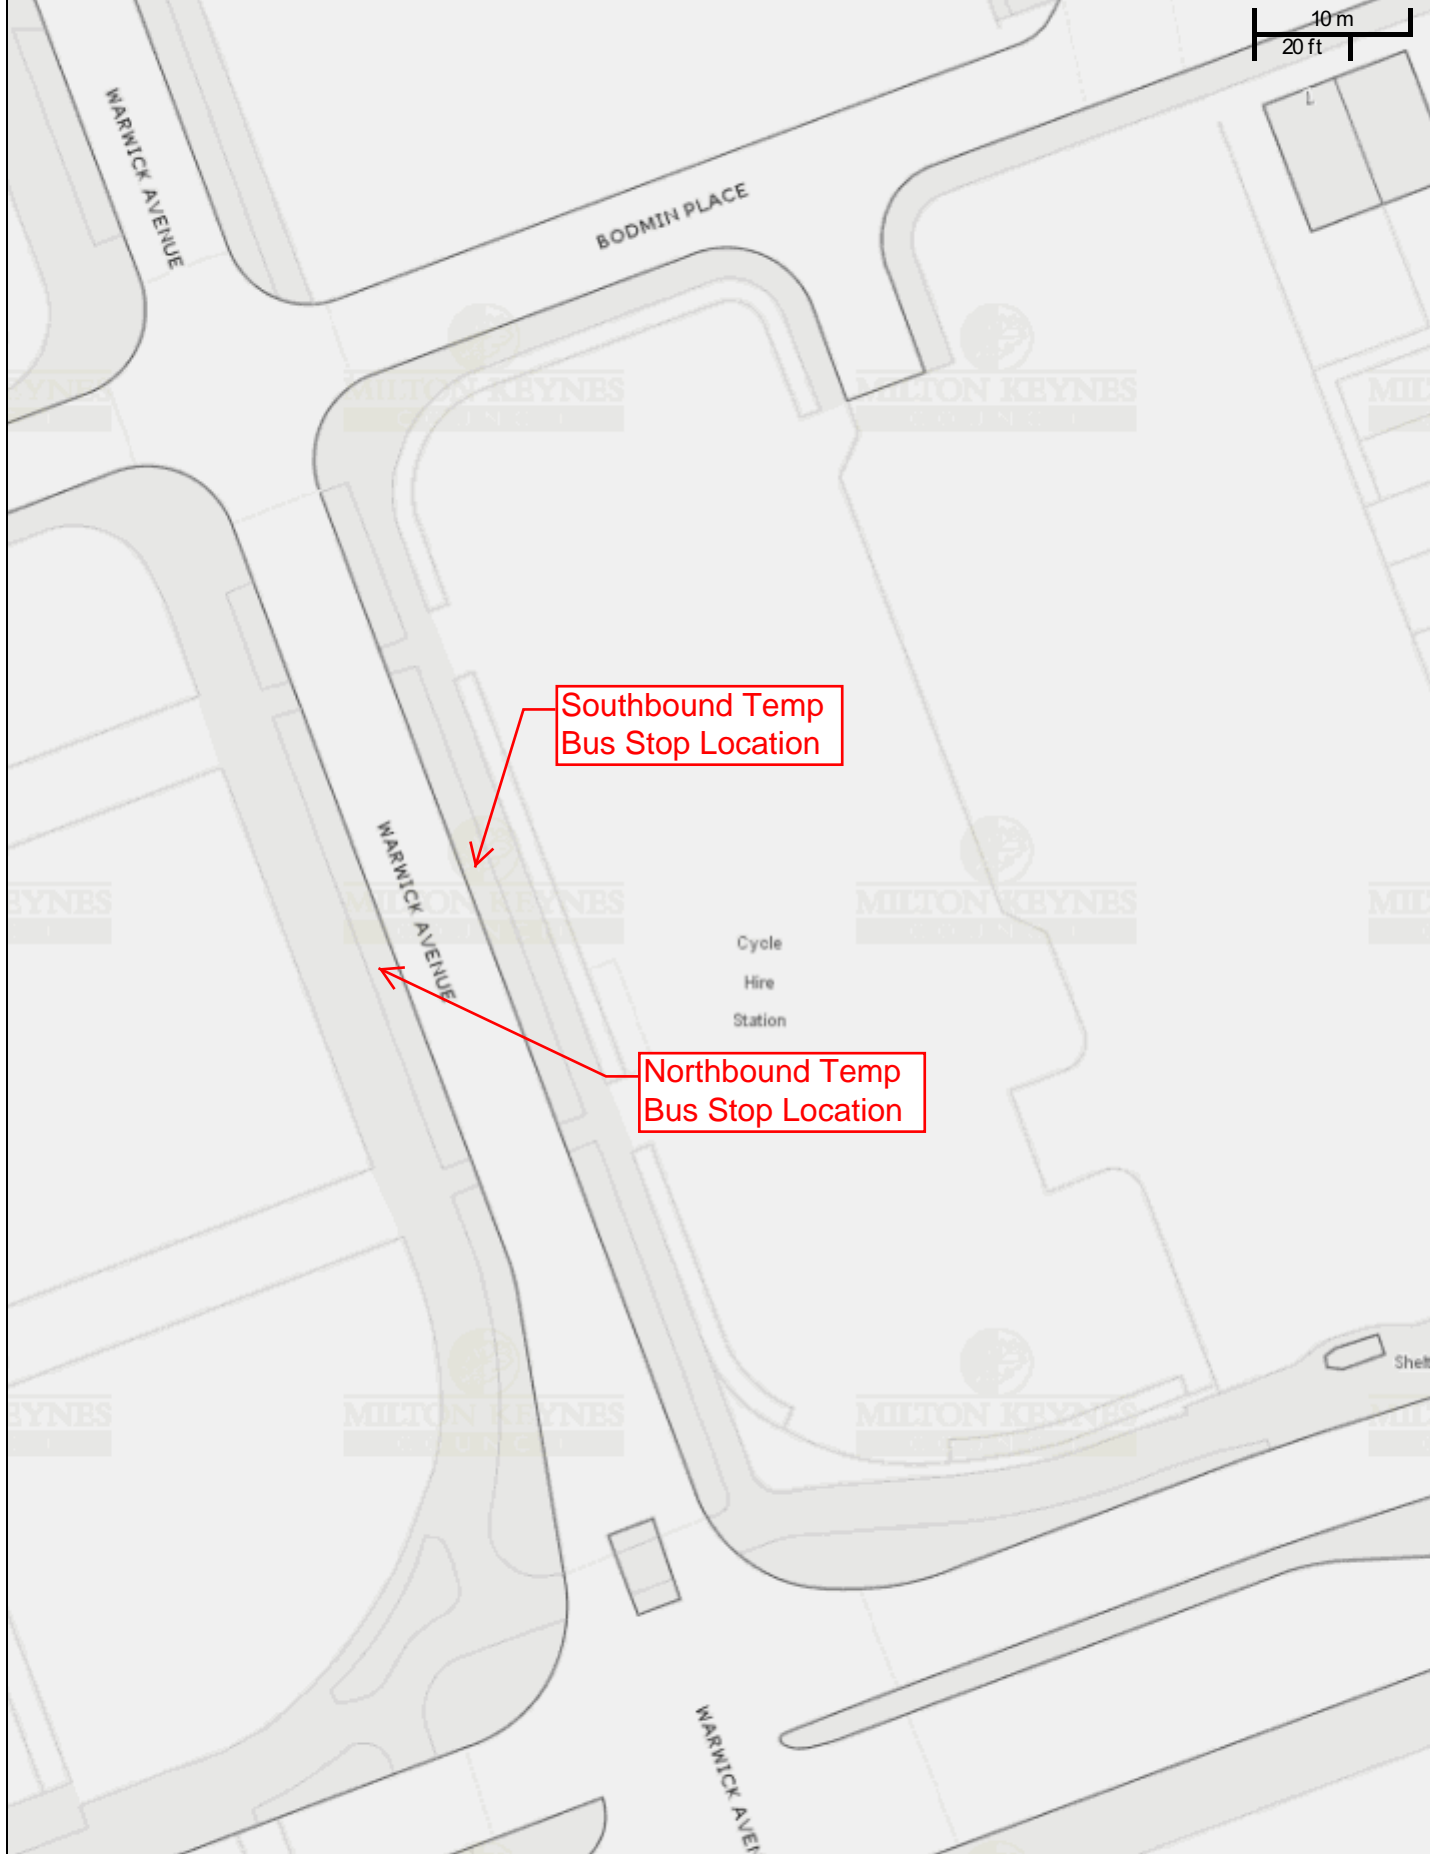

10 m  
20 ft

Southbound Temp  
Bus Stop Location

Northbound Temp  
Bus Stop Location

Cycle  
Hire  
Station

Borough Boundary

© Crown copyright and database rights [2018] OS [100019593]

iShare printing

Scale: 1:500